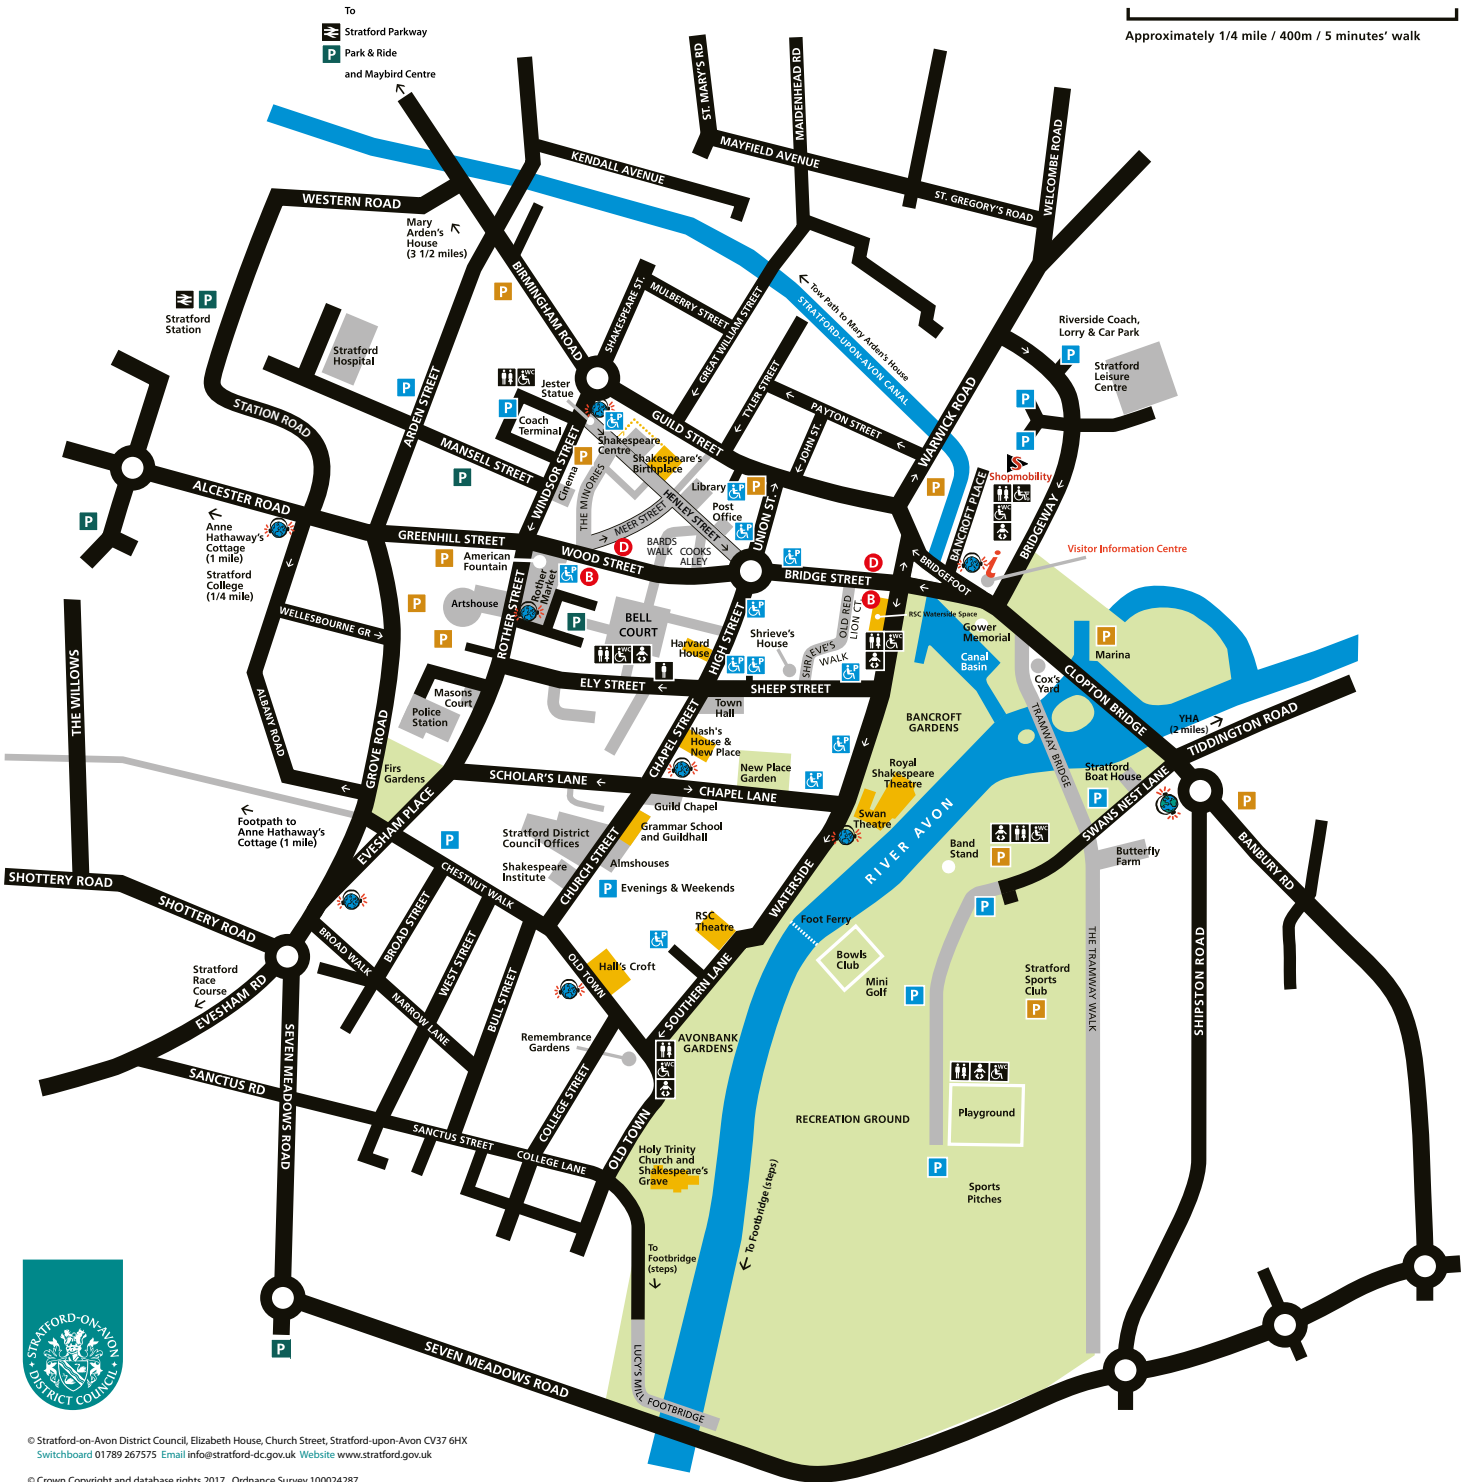

Stratford-upon-Avon

Approximately 1/4 mile / 400m / 5 minutes' walk

Reproduction of this map is forbidden without the written consent of Stratford-upon-Avon District Council
Issue date April 2017

P Council operated Parking	P Parking operated by Local Parking Security	Roads	Parks / Garden	Toilets	Visitor Information Centre
Disabled Parking only	P Other privately operated Parking	One way streets	Canal / River	Disabled Toilet	Shakespeare places of interest
D Park & Ride 'Drop off' point	B Park & Ride 'Boarding' point	Pedestrian Areas	Train Station	Baby Changing	City Sightseeing hop on, hop off stops